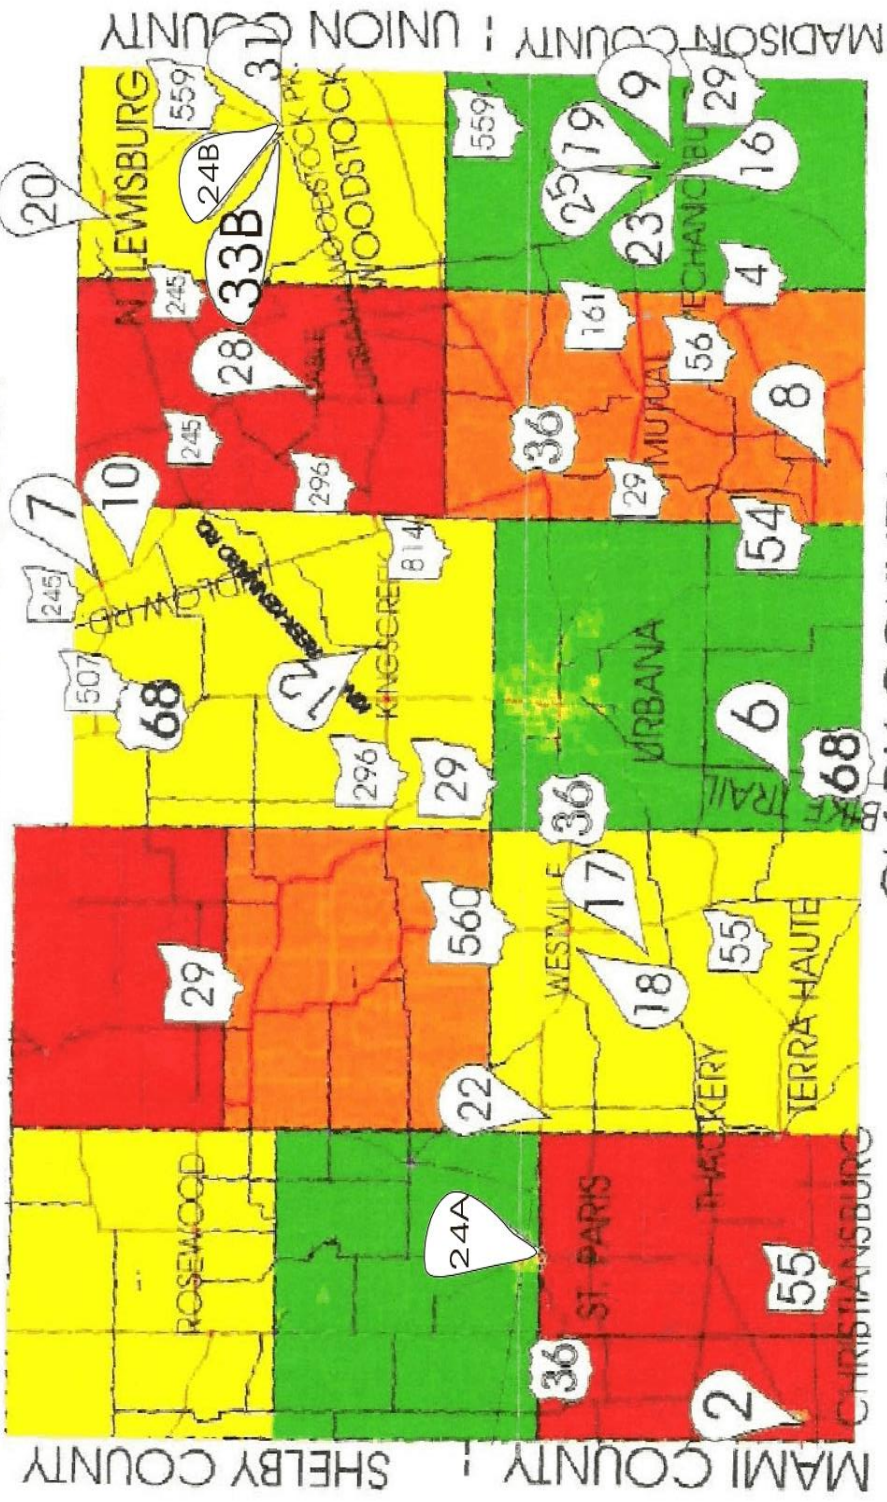

LOGAN COUNTY

CLARK COUNTY
CHAMPAIGN COUNTY MAP

Established in 1805

Printed with the assistance by
Champaign County Library & Champaign County Engineer

Historical Markers
of
Champaign County

- ★ Aviation
- ★ Railroads
- ★ Churches
- ★ Sports
- ★ Pioneers
- ★ Folklore
- ★ Vaudeville
- ★ War of 1812
- ★ Natural Wonders
- ★ National Events
- ★ 4-H

2019
Bicentennial Historical
Marker Committee